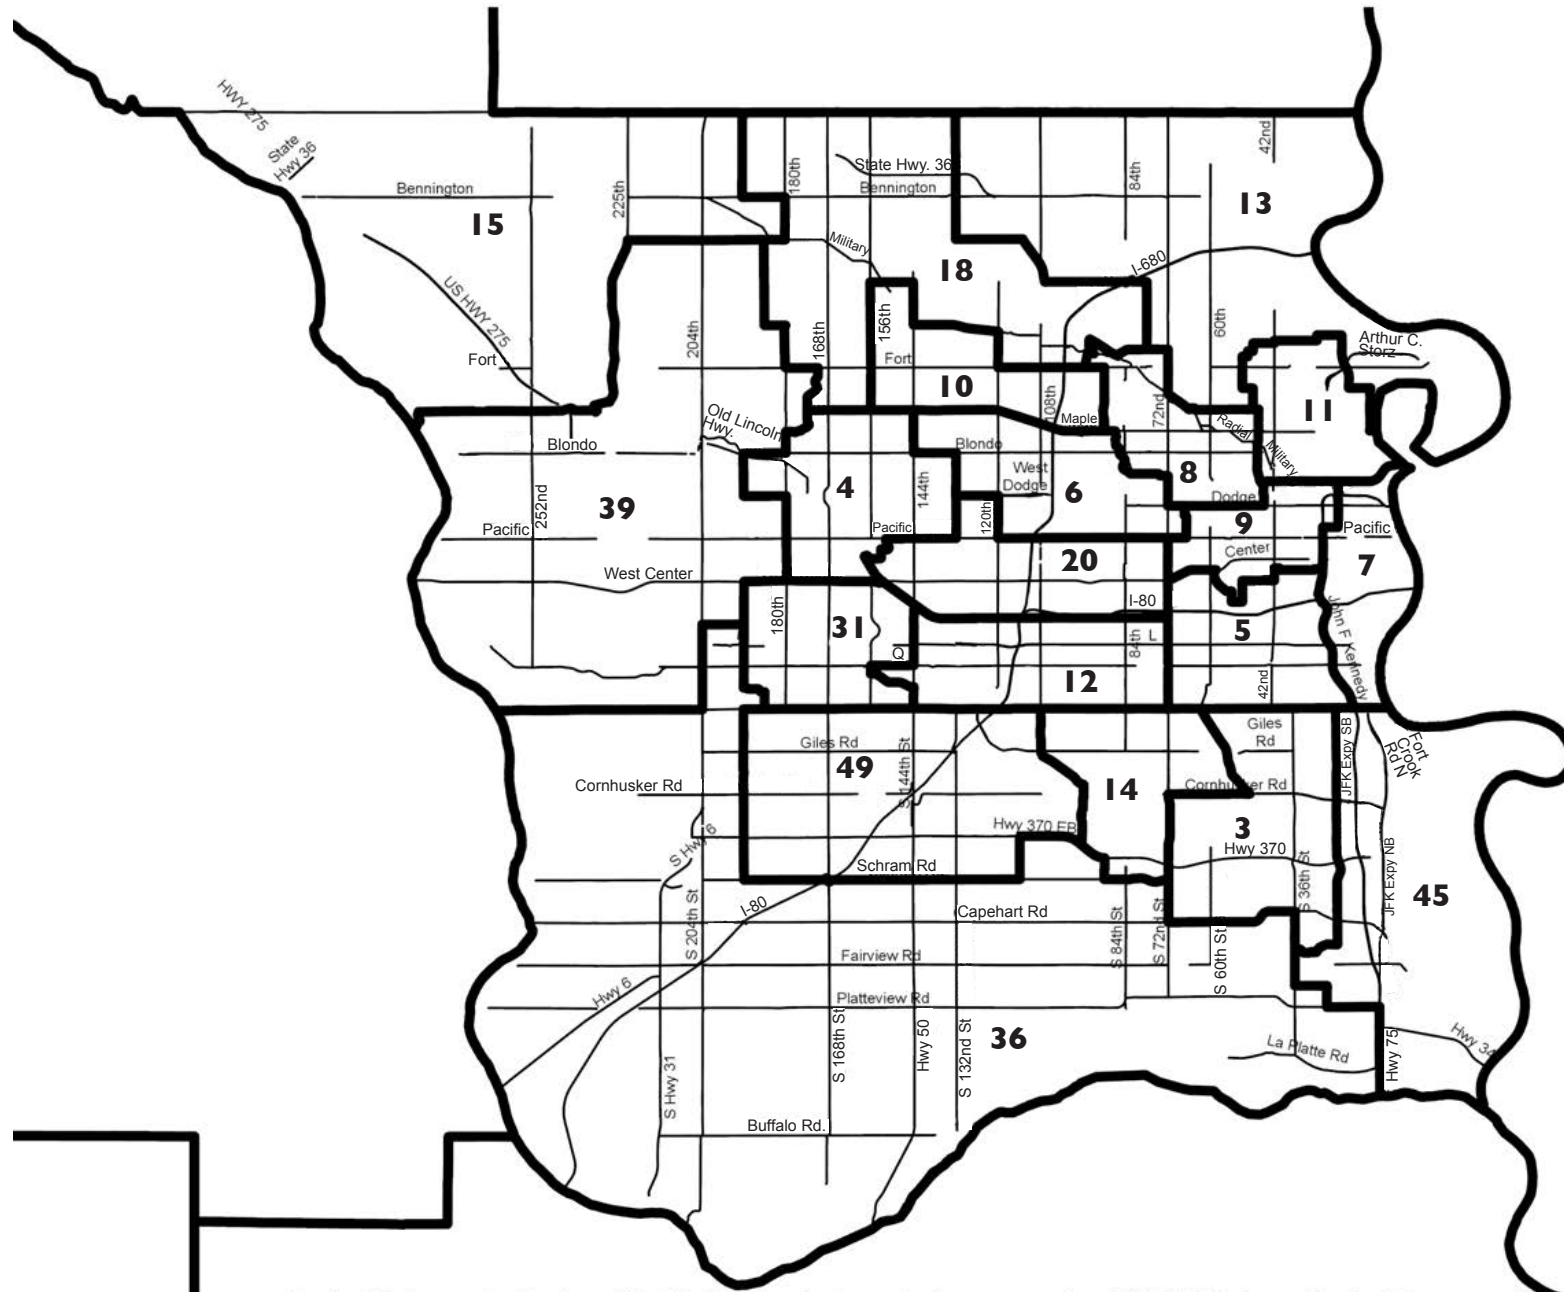

LEGISLATIVE DISTRICTS

For legislative authorization of legislative district boundaries, see section 50-1153, Reissue Revised Statutes of Nebraska, 1943.

DOUGLAS AND SARPY COUNTY

For legislative authorization of legislative district boundaries, see section 50-1153, Reissue Revised Statutes of Nebraska, 1943.

402-471-2271

The maps in this booklet are produced in coordination with the Legislative Research Office. Since 1990, LRO has assisted the Nebraska Legislature with redistricting.

The redrawing of district lines to reflect changes in population occurs once every ten years following completion of the U.S. Census.

Current district maps from the 2021 redistricting are available online at NebraskaLegislature.gov/about/maps.php. Printed copies may be purchased from the Legislature, with cost based on size and quantity. Contact LRO for purchasing details.