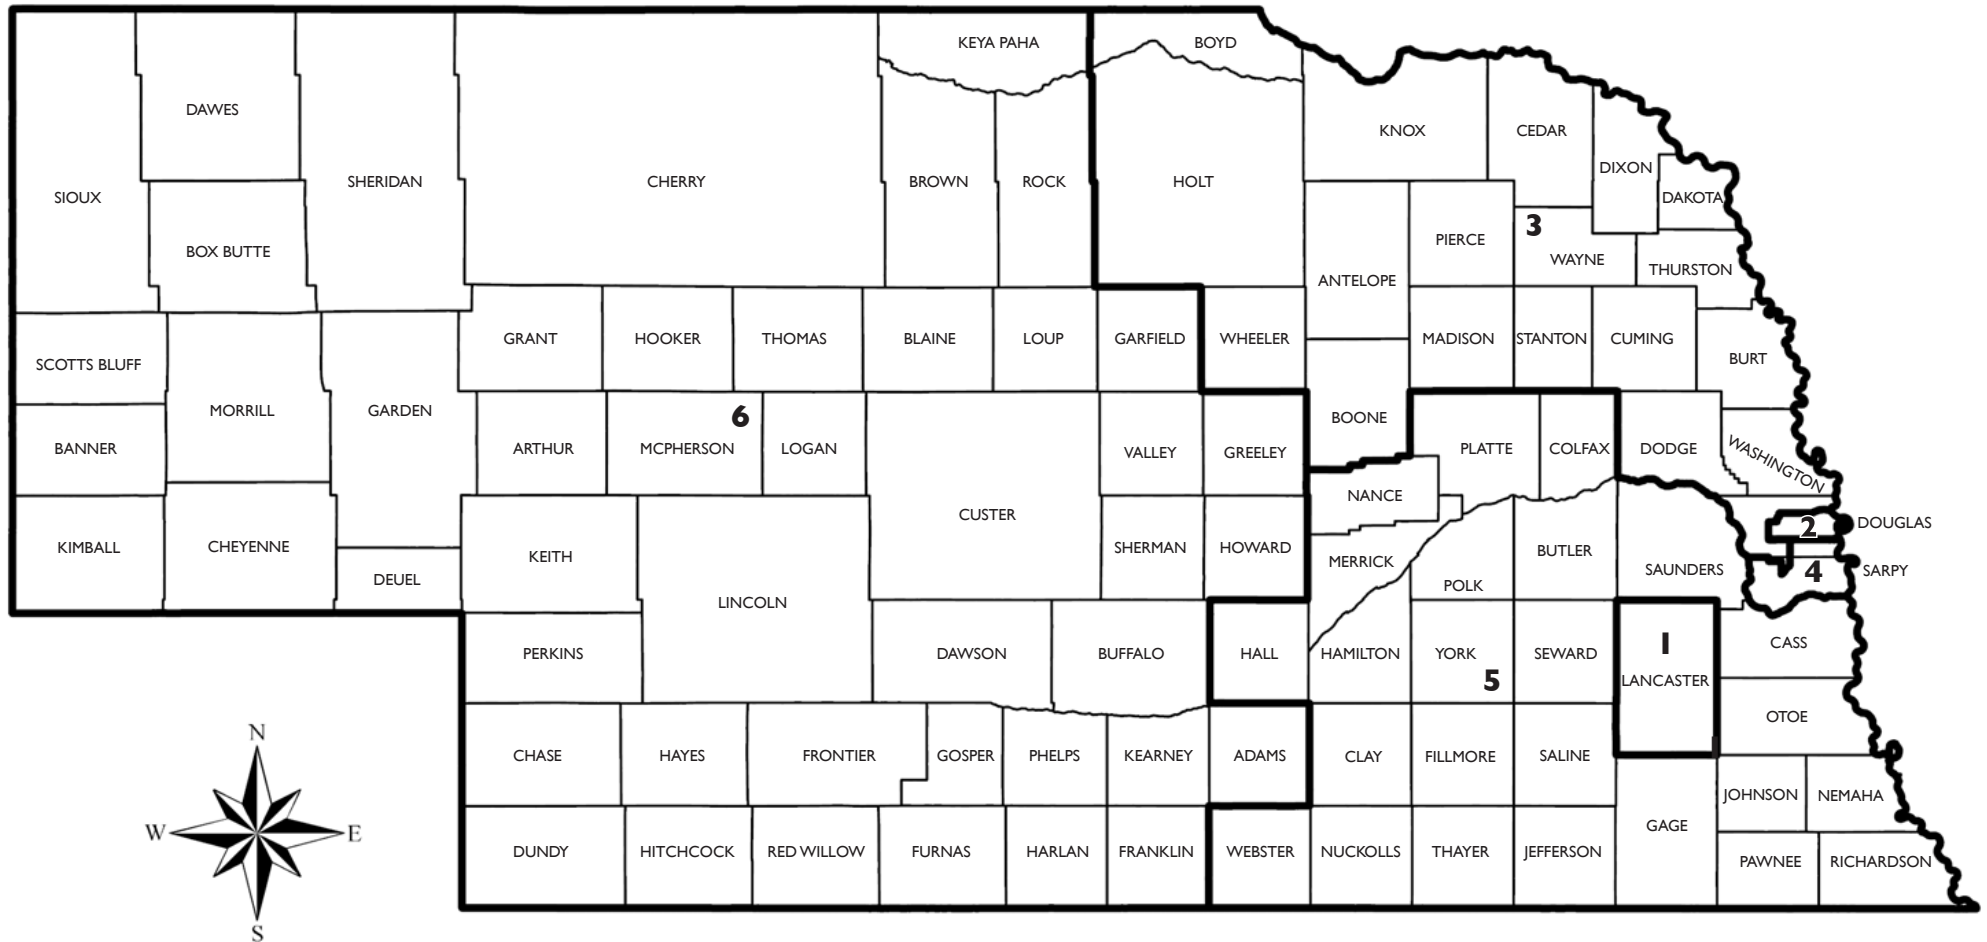

SUPREME COURT

For legislative authorization of supreme court judicial district boundaries, see section 24-201.02, Reissue Revised Statutes of Nebraska, 1943.