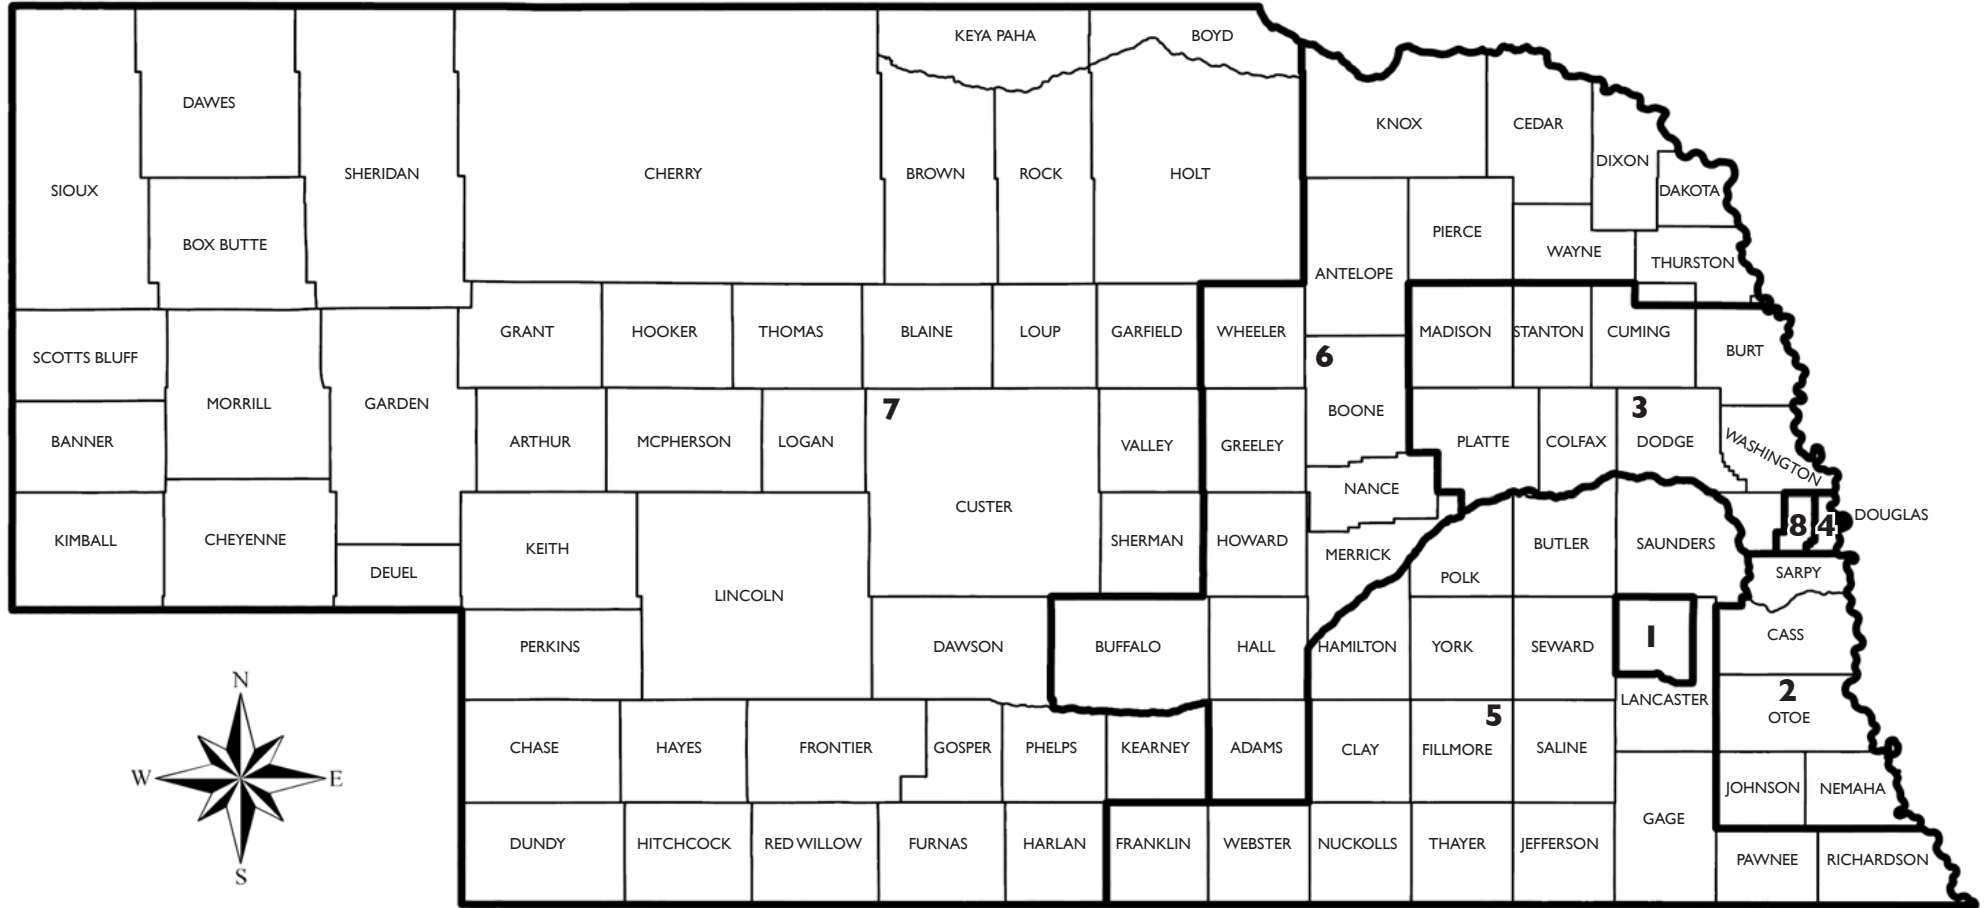

STATE BOARD OF EDUCATION

For legislative authorization of state board of education district boundaries, see section 79-311, Reissue Revised Statutes of Nebraska, 1943.