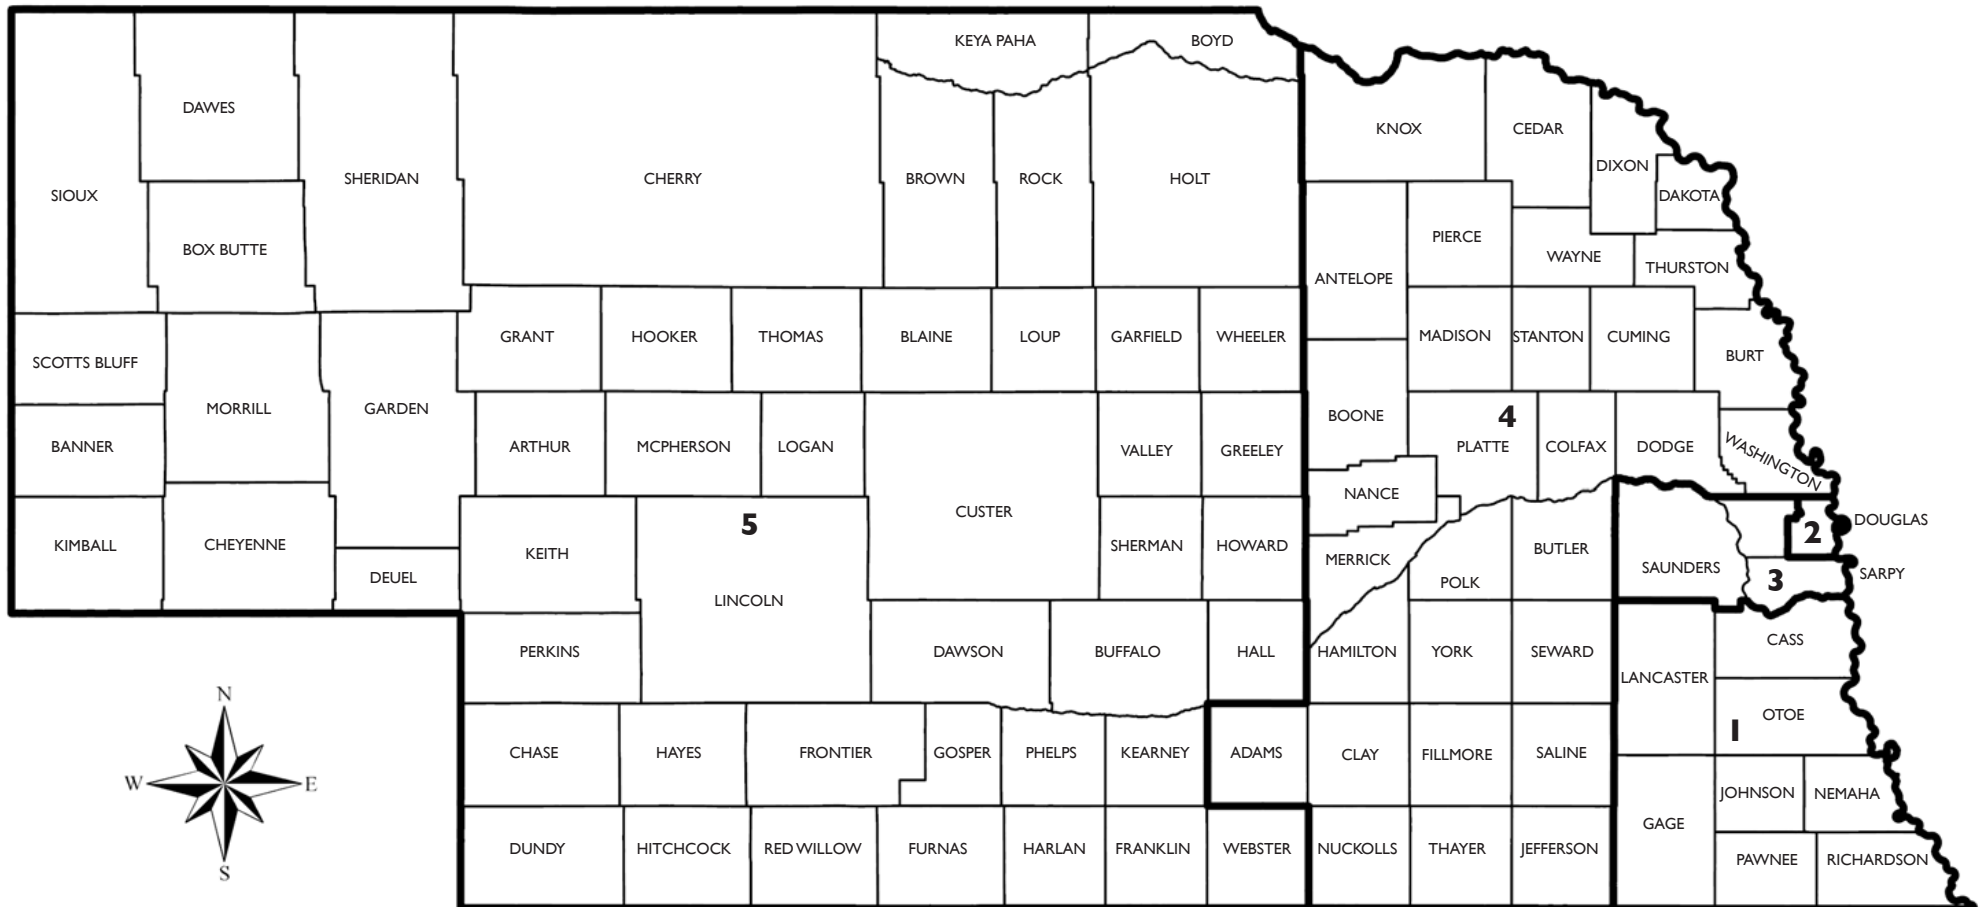

PUBLIC SERVICE COMMISSION

For legislative authorization of public service commissioner district boundaries, see section 75-101.01, Reissue Revised Statutes of Nebraska, 1943.