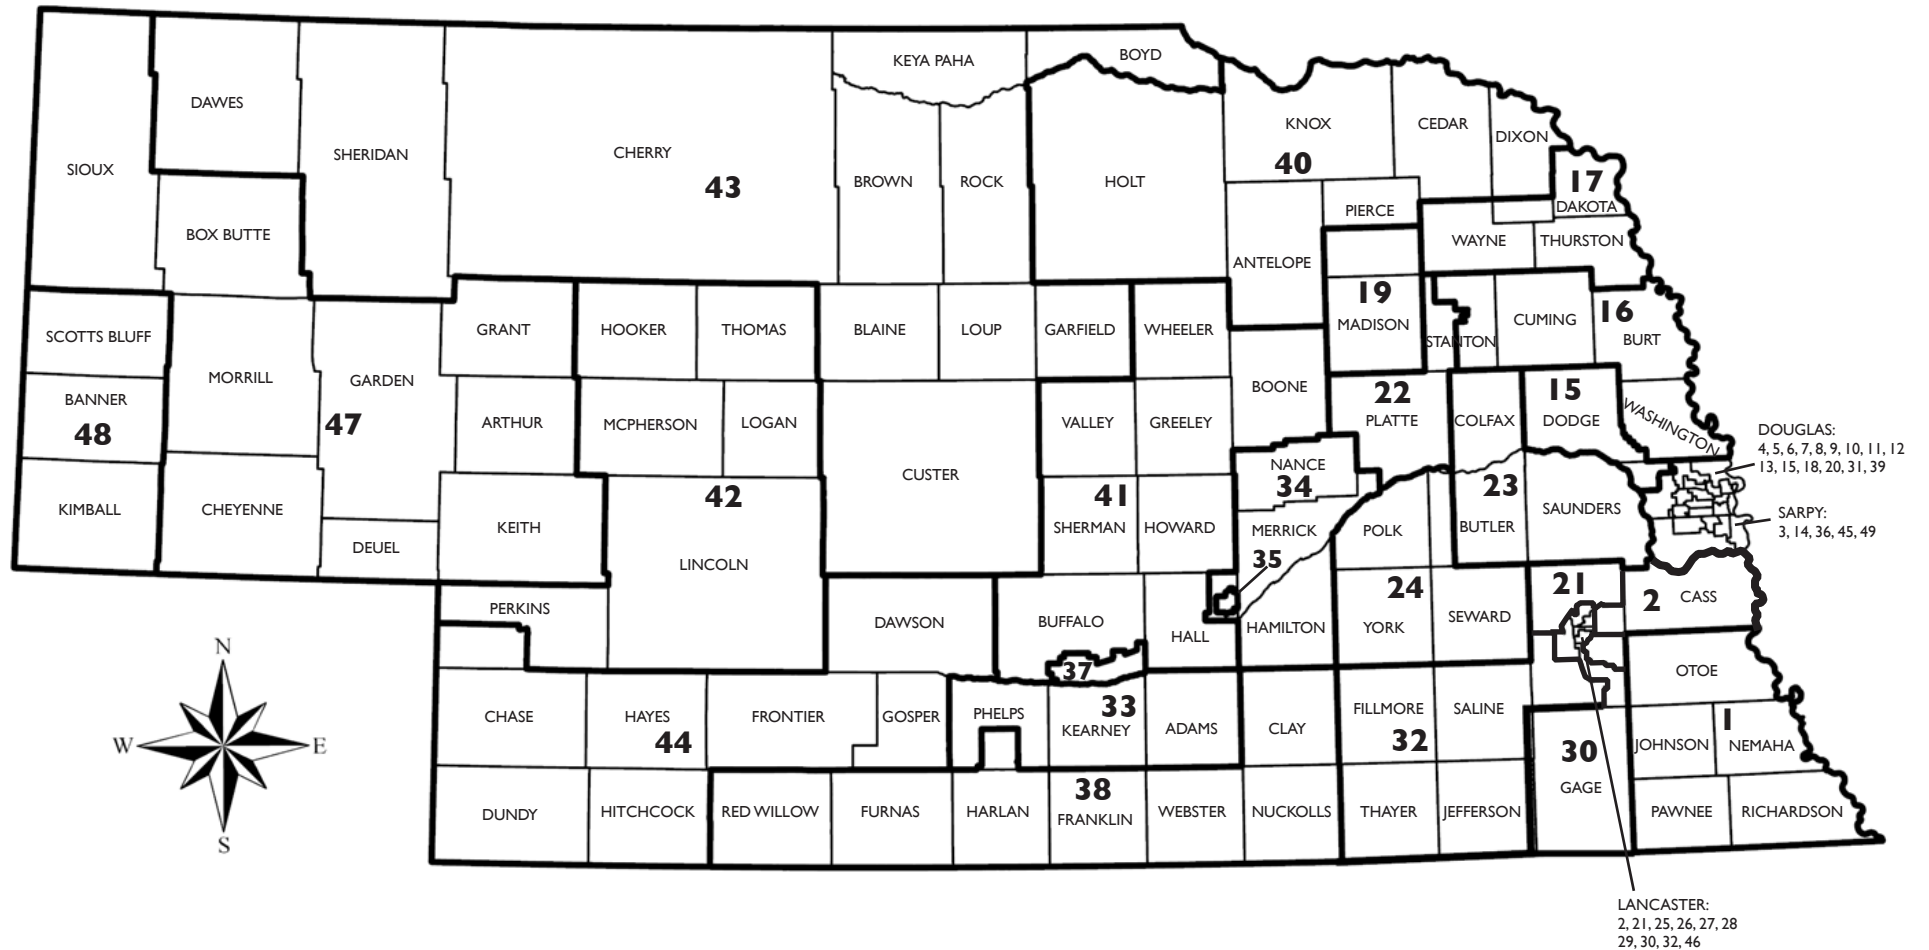

LEGISLATIVE DISTRICTS

For legislative authorization of legislative district boundaries, see section 50-1153, Reissue Revised Statutes of Nebraska, 1943.

DOUGLAS AND SARPY COUNTY

For legislative authorization of legislative district boundaries, see section 50-1153, Reissue Revised Statutes of Nebraska, 1943.

402-471-2271

The maps in this booklet are produced in coordination with the Legislative Research Office. Since 1990, LRO has assisted the Nebraska Legislature with redistricting.

The redrawing of district lines to reflect changes in population occurs once every ten years following completion of the U.S. Census.

Current district maps from the 2021 redistricting are available online at NebraskaLegislature.gov/about/maps.php. Printed copies may be purchased from the Legislature, with cost based on size and quantity. Contact LRO for purchasing details.