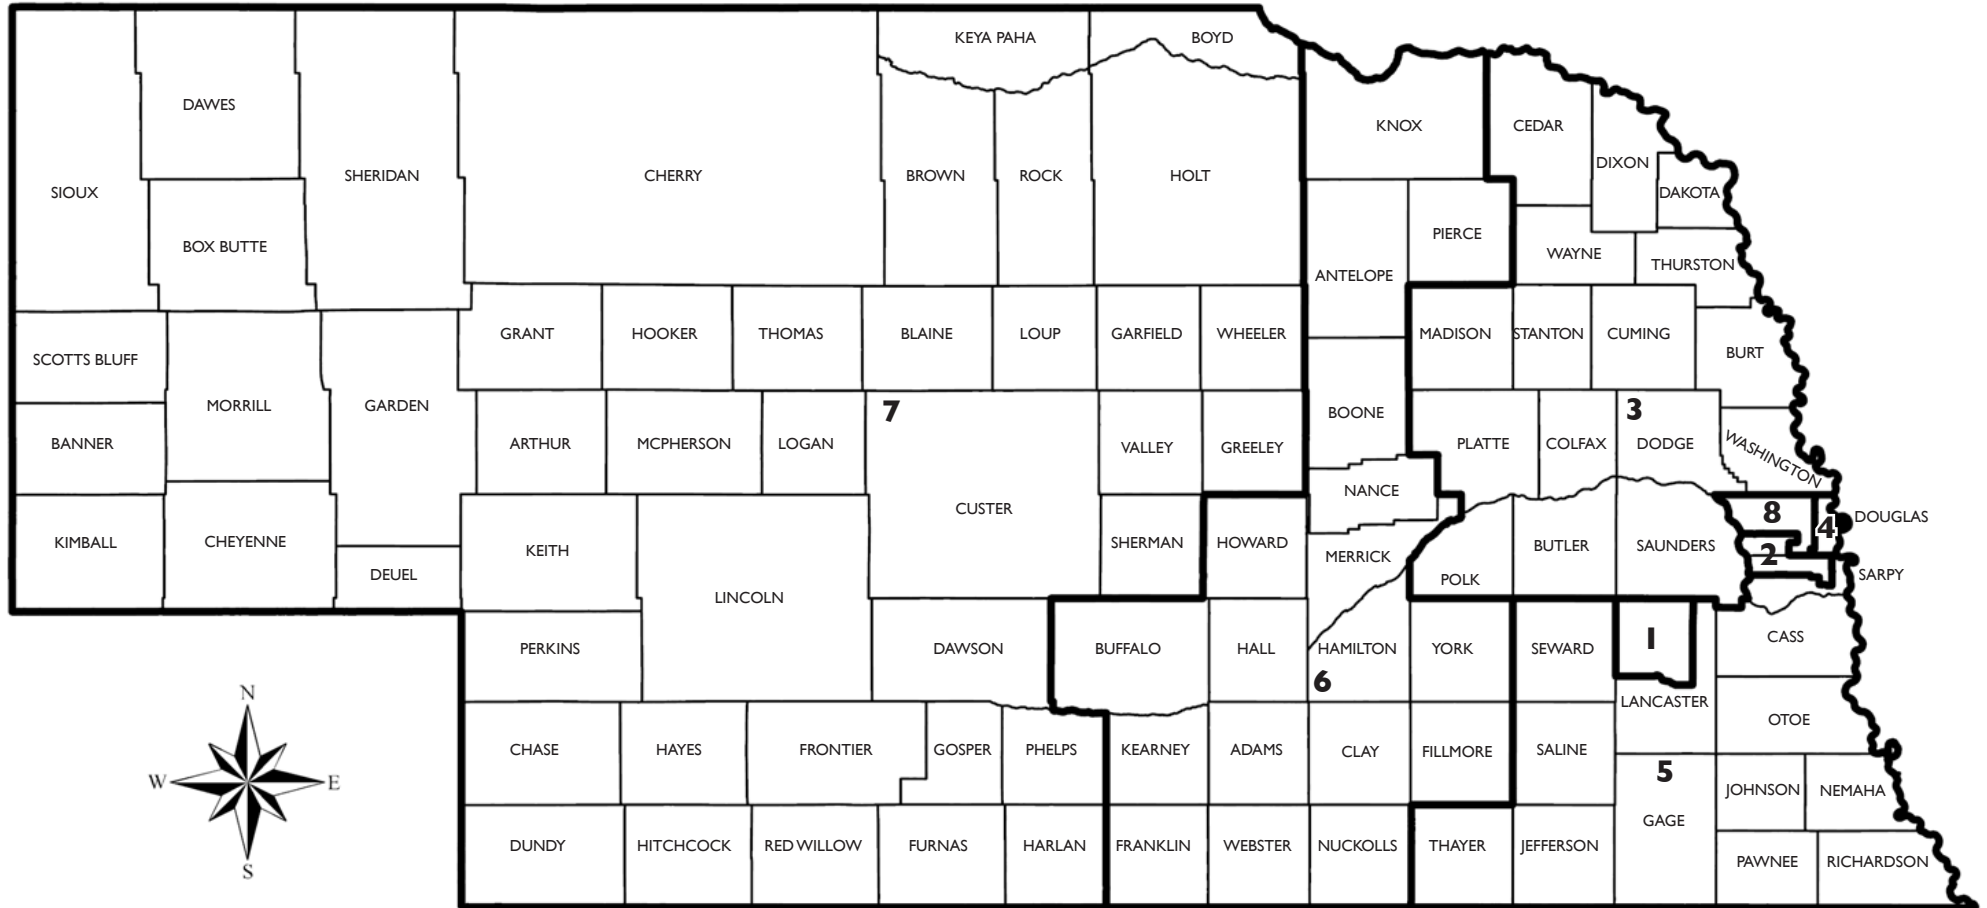

STATE BOARD OF REGENTS

For legislative authorization of state board of regents district boundaries, see section 85-103.01, Reissue Revised Statutes of Nebraska, 1943.