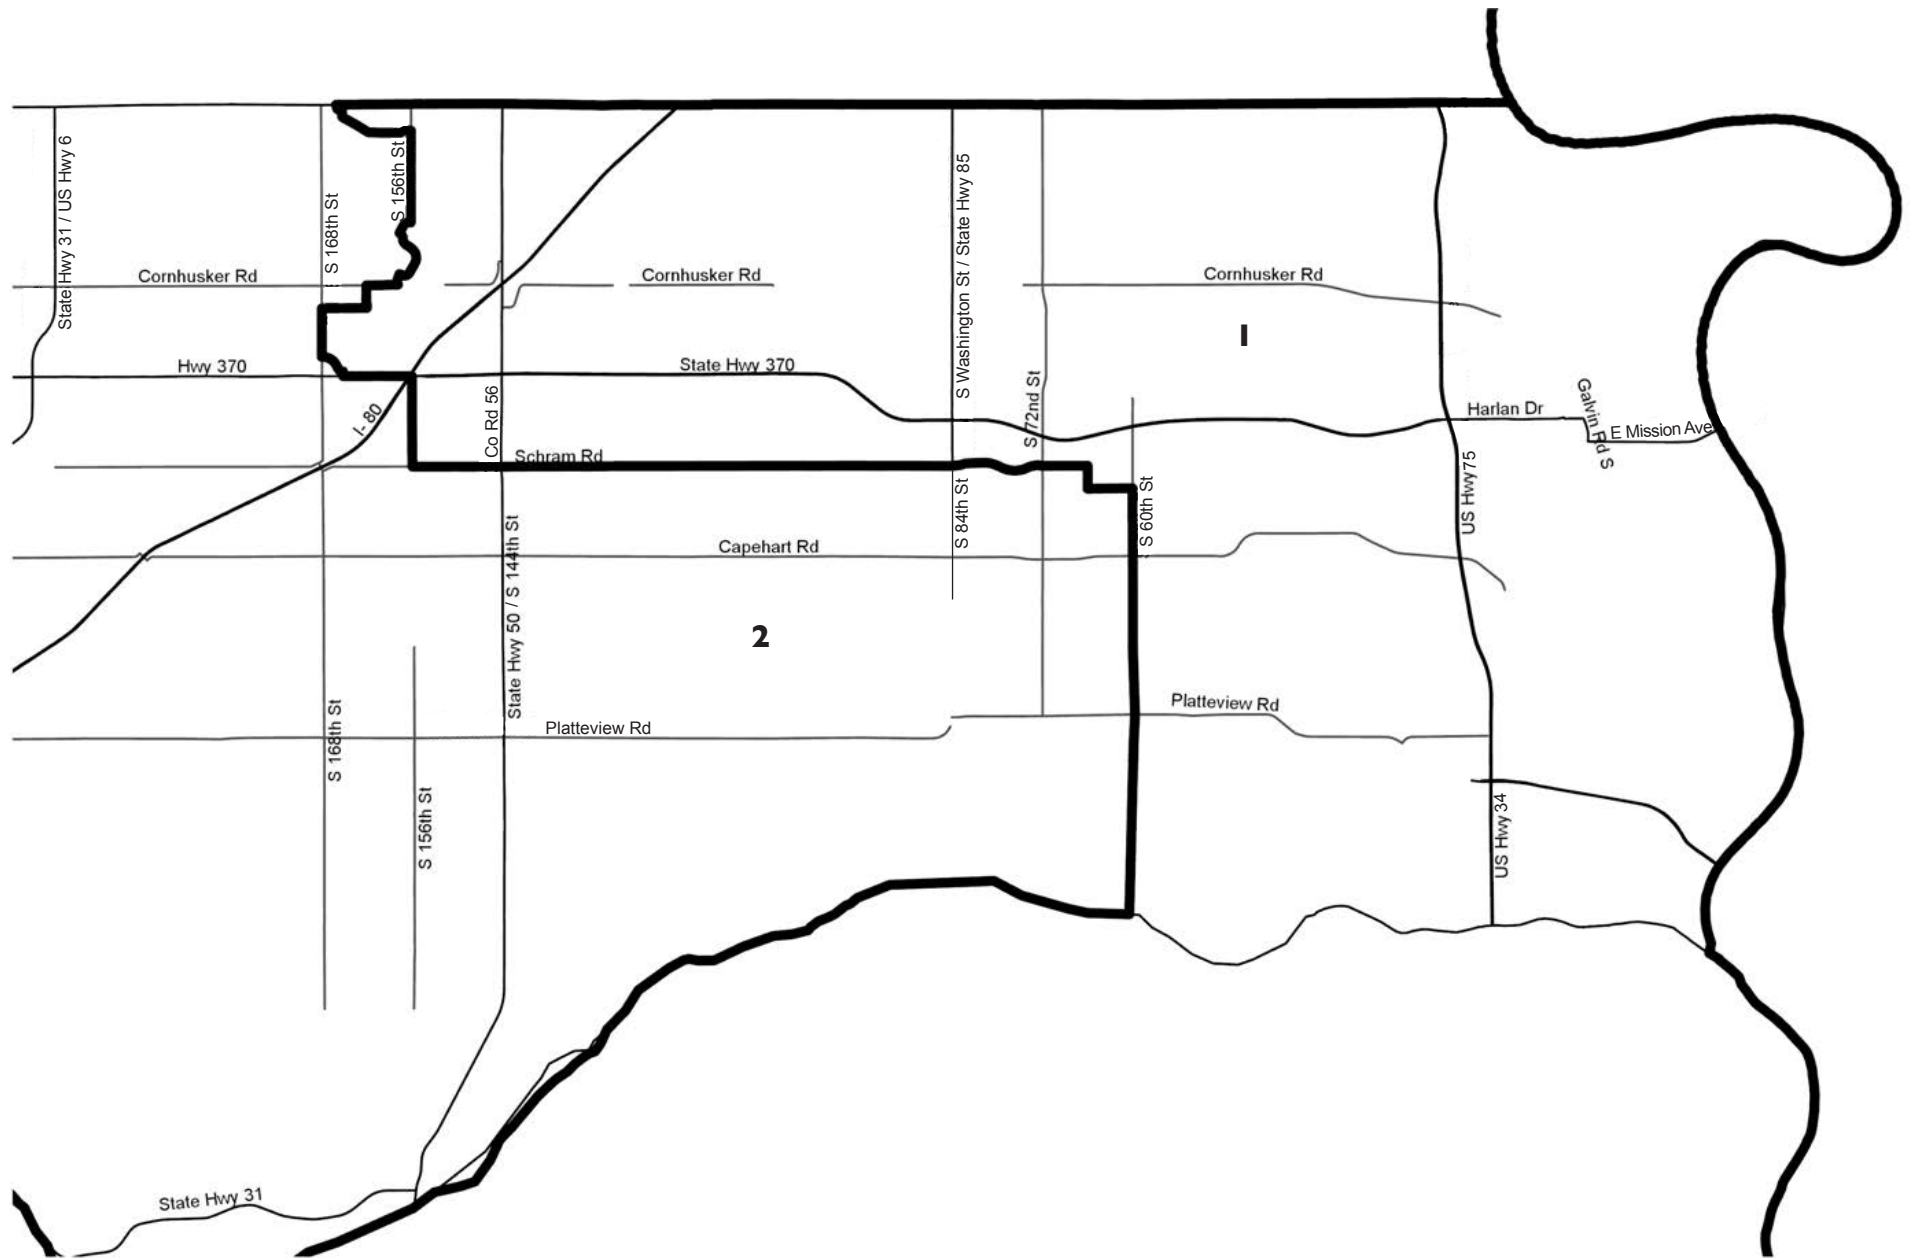

LEGISLATIVE DISTRICTS

For legislative authorization of legislative district boundaries, see section 50-1153, Reissue Revised Statutes of Nebraska, 1943.

DOUGLAS AND SARPY COUNTY

For legislative authorization of legislative district boundaries, see section 50-1153, Reissue Revised Statutes of Nebraska, 1943.

CONGRESSIONAL DISTRICTS

For legislative authorization of congressional district boundaries, see section 32-504, Reissue Revised Statutes of Nebraska, 1943.

SARPY CONGRESSIONAL DISTRICTS

For legislative authorization of congressional district boundaries, see section 32-504, Reissue Revised Statutes of Nebraska, 1943.